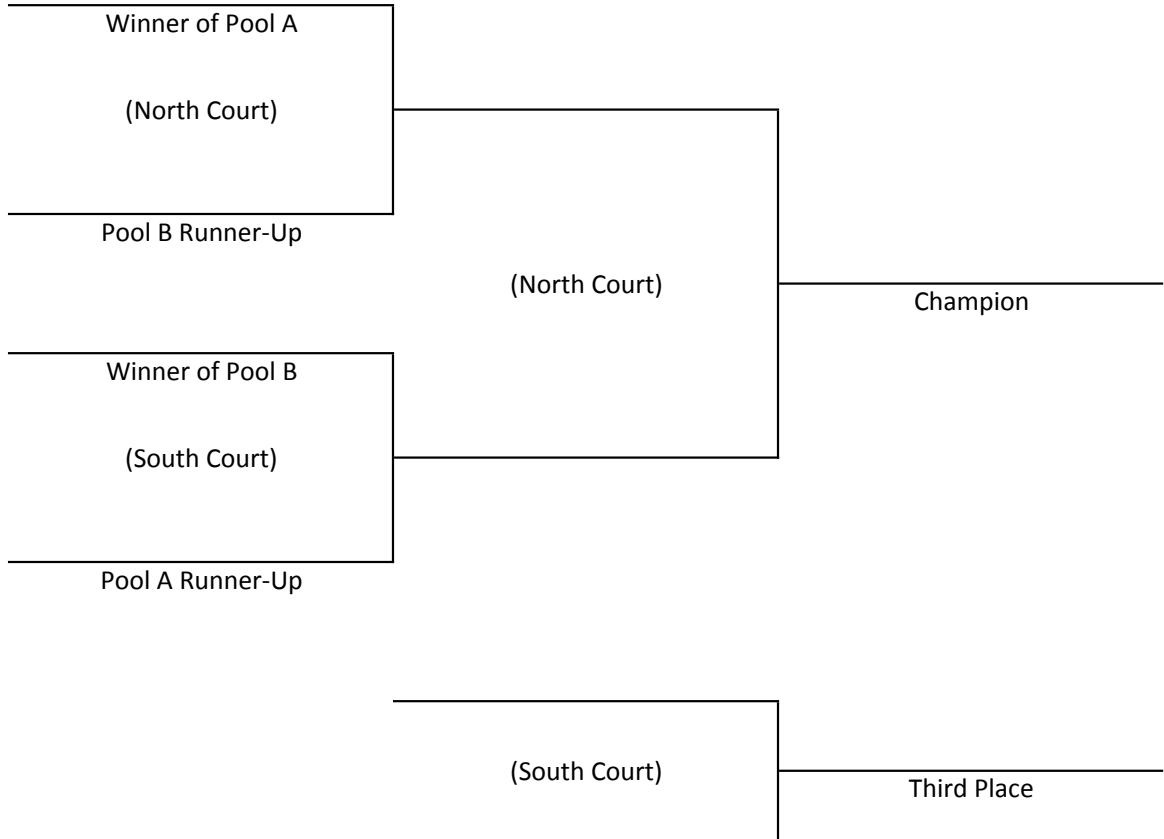

Pool A (North Court)

7:30 AM #4 Burlingame vs. #5 Madison
 next #1 Waverly vs. #8 Hartford
 next #4 Burlingame vs. #8 Hartford
 next #1 Waverly vs. #5 Madison
 next #5 Madison vs. #8 Hartford
 next #1 Waverly vs. #4 Burlingame

Pool B (South Court)

7:30 AM #3 Olpe vs. #6 SCC
 next #2 Lebo vs. #7 MdCV
 next #3 Olpe vs. #7 MdCV
 next #2 Lebo vs. #6 SCC
 next #6 SCC vs. #7 MdCV
 next # 2 Lebo vs #3 Olpe

SE Locker
 #3 Olpe
 #5 Madison